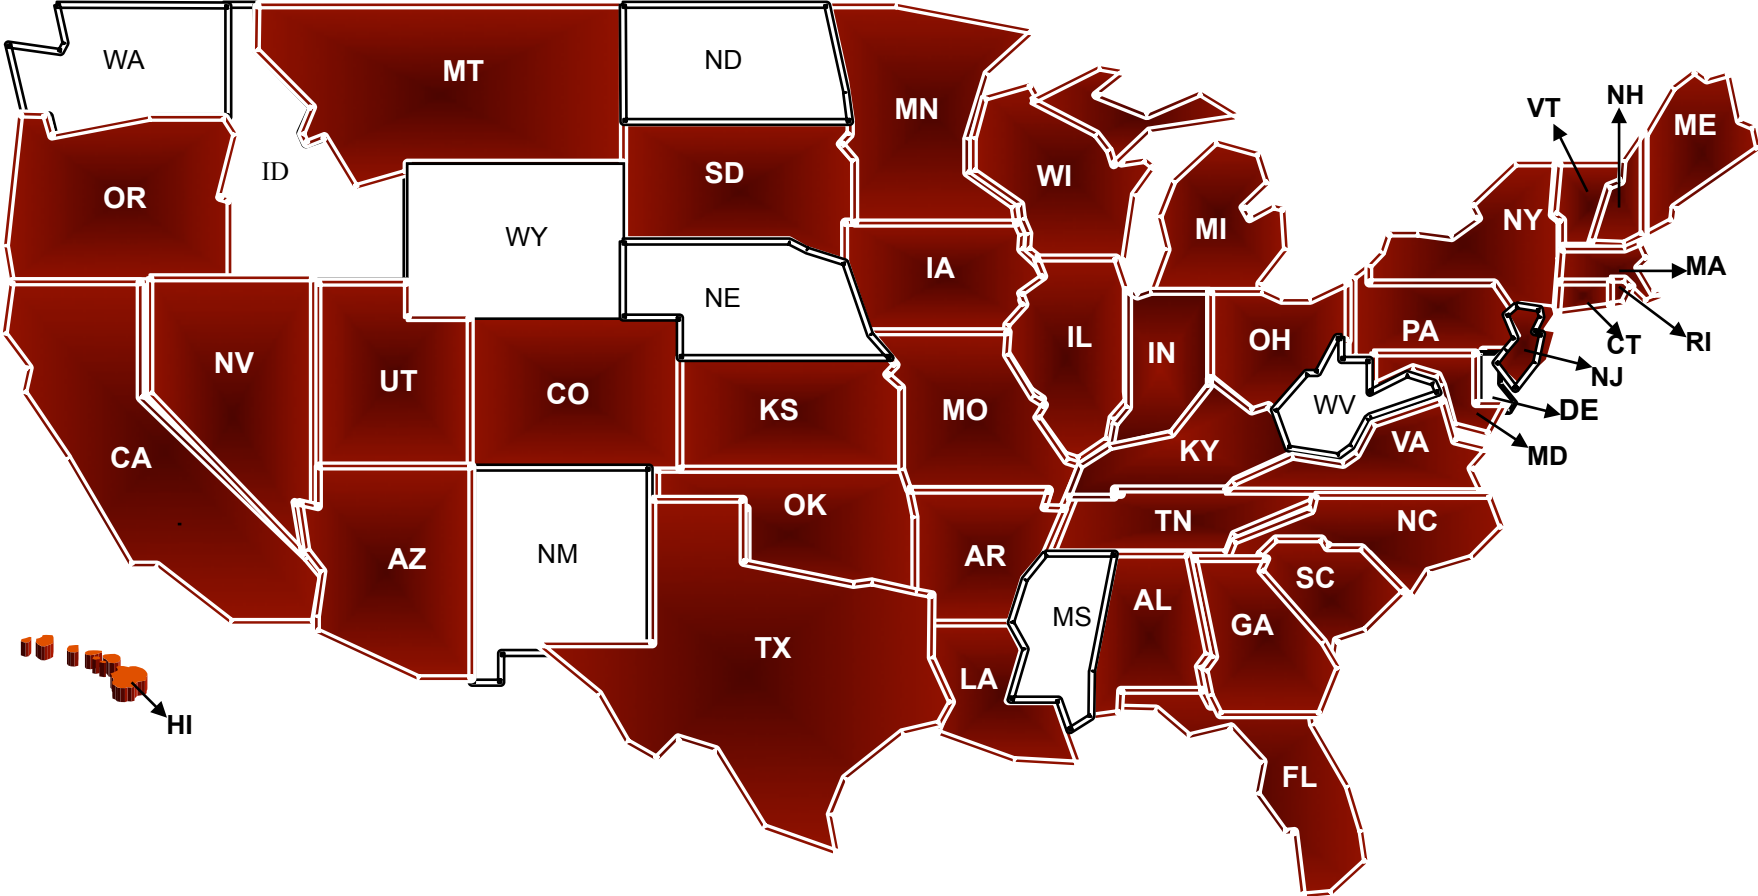

RTW PlaceRite®

 Active States